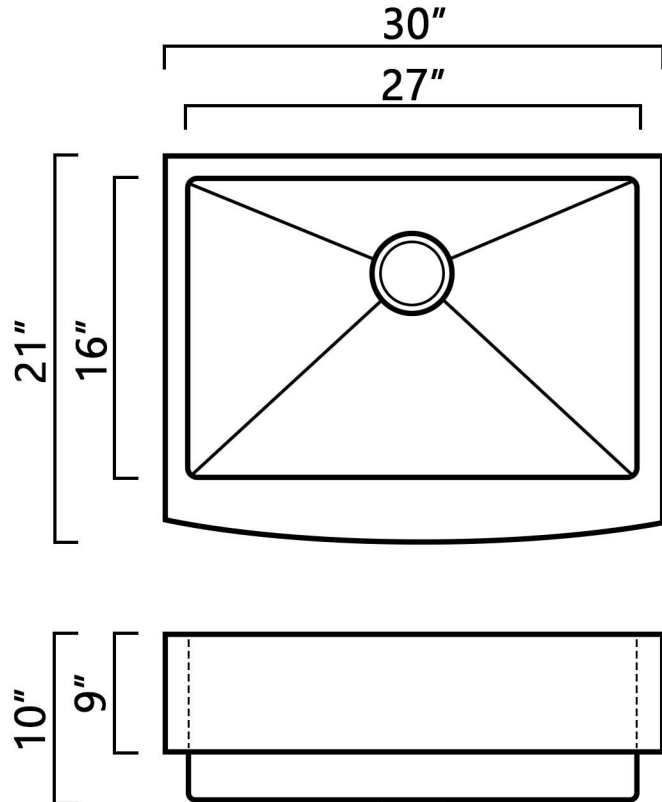

Codes / Standards

- cUPC 9ASME A112.19.3/CSA B45.4

Allora USA Limited Lifetime Warranty

See website for details www.allorausea.com

ALLORA USA NOTES / DISCLAIMER:

All technical data provided is done as a service to customers of Allora USA and the end users of our products. Allora USA is not responsible for, nor does it have any liability for any mistakes or typographical errors including liability for incidental, consequential or special damages. Allora USA recommends that the model to be installed be present, inspected and measured prior to utilizing the related spec sheets and any work, preparations or alterations are made to any counter-top material. Nothing contained on this site is to be construed as contractual or providing any form of warranty or representation on the part of Allora USA. ALLORA USA MAKES NO WARRANTIES, EXPRESS OR IMPLIED, INCLUDING BUT NOT LIMITED TO ANY WARRANTY OF MERCHANTABILITY OR OF FITNESS FOR A PARTICULAR PURPOSE, AS TO THE INFORMATION CONTAINED HEREIN OR THE PRODUCTS DESCRIBED HEREIN.

ADDRESS: 22713 COMMERCE CENTER COURT STE 140 DULLES, VA 20166
PHONE: 571-291-3484
WEBSITE: WWW.ALLORAUSA.COM